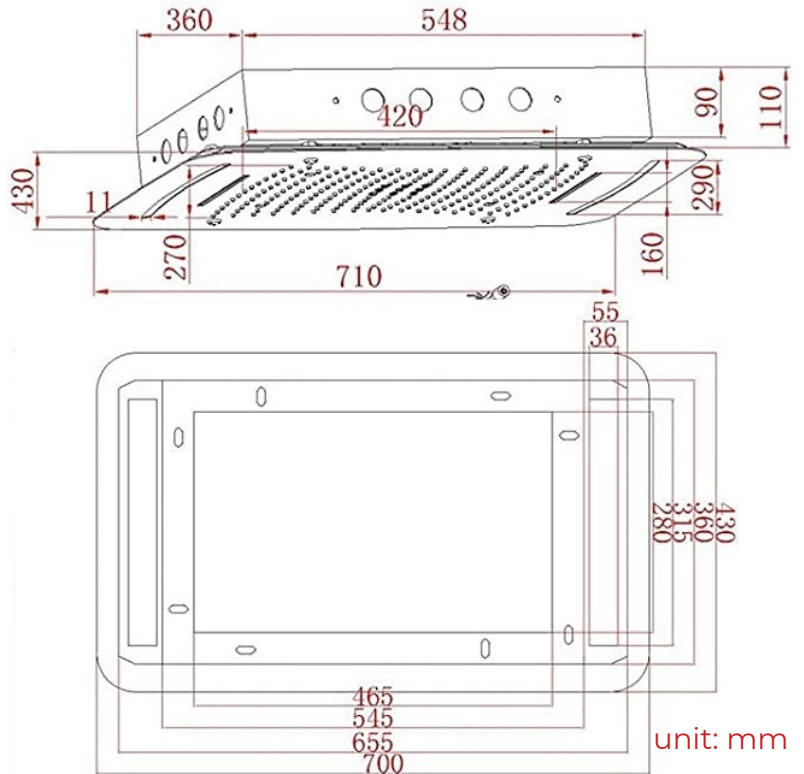

LE HAVRE 71X43 CM LARGE BATHROOM SHOWER HEAD WITH LED TOUCH PANEL CONTROLLED SPECIFICATIONS

Specifications

Material: Stainless steel,
 Type: Rain Shower,
 Style: Contemporary,
 Features: Color Gradient, LED, Rainfall, Shower,
 Shape: Rectangular,
 Shower Width (cm): 43,
 Shower Length (cm): 71
 LED Color: Pink, Purple, Blue, Green, Red,
 Installation Type: Ceiling Mounted
 Flow Rate (L/min): 10~40 LPM
 Number of Settings: 4
 Spray Function: Bubble, Jet, Soft, Massage,
 Connection Standard: G1/2
 LED Input: 100V-220V

All dimensions and specifications are nominal and may vary. Use actual products for accuracy in critical situations.