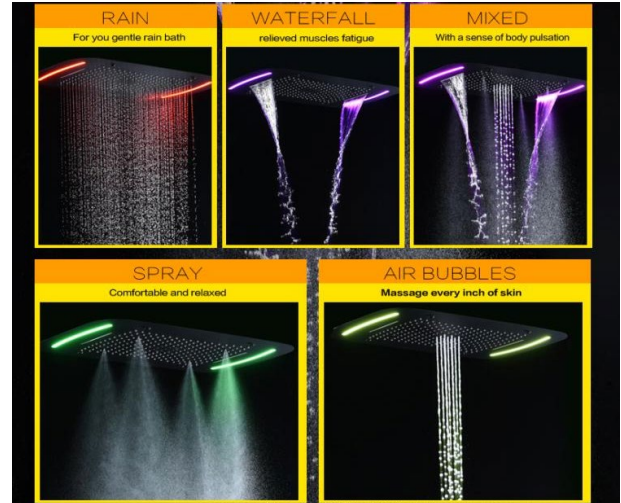

LE HAVRE 71X43 CM LARGE BATHROOM SHOWER HEAD WITH LED TOUCH PANEL CONTROLLED SPECIFICATIONS

Specifications

Material: Stainless steel,
 Type: Rain Shower,
 Style: Contemporary,
 Features: Color Gradient, LED, Rainfall, Shower,
 Shape: Rectangular,
 Shower Width (cm): 43,
 Shower Length (cm): 71
 LED Color: Pink, Purple, Blue, Green, Red,
 Installation Type: Ceiling Mounted
 Flow Rate (L/min): 10~40 LPM
 Number of Settings: 4
 Spray Function: Bubble, Jet, Soft, Massage,
 Connection Standard: G1/2
 LED Input: 100V-220V