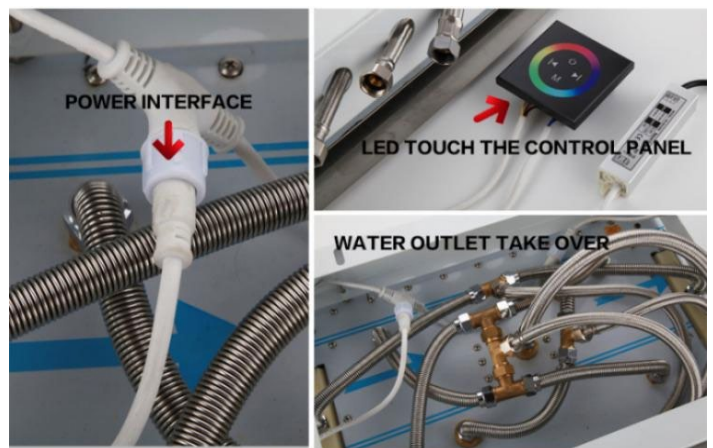

LE HAVRE 71X43 CM LARGE BATHROOM SHOWER HEAD WITH LED TOUCH PANEL CONTROLLED SPECIFICATIONS

Specifications

Material: Stainless steel,
 Type: Rain Shower,
 Style: Contemporary,
 Features: Color Gradient, LED, Rainfall, Shower,
 Shape: Rectangular,
 Shower Width (cm): 43,
 Shower Length (cm): 71
 LED Color: Pink, Purple, Blue, Green, Red,
 Installation Type: Ceiling Mounted
 Flow Rate (L/min): 10~40 LPM
 Number of Settings: 4
 Spray Function: Bubble, Jet, Soft, Massage,
 Connection Standard: G1/2
 LED Input: 100V-220V

All dimensions and specifications are nominal and may vary. Use actual products for accuracy in critical situations.